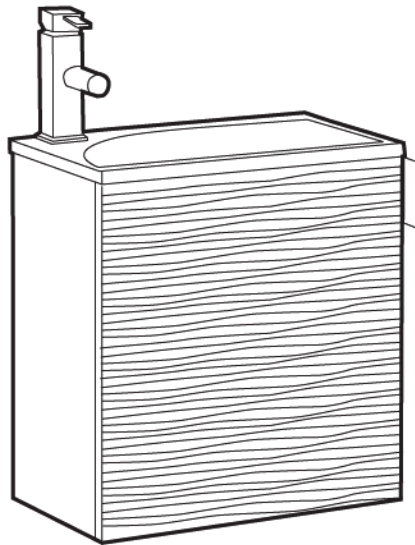

KIT DE MUEBLE CON LAVABO Y ESPEJO ROMA
SET OF CABINET, WASHBASIN AND MIRROR ROMA
ENSEMBLE MEUBLE, VASQUE ET MIRROR ROMA

REF. 10.040
420x250x450

ref. P

2x

ref. Q2

4x68 mm.

2x

ref. B-2

8x

ref. T

4x16 mm.

8x

ref. M & ref. N

2x

ref. V

4x

ref. H

1x

ref. B

8x

ref. Z3

2x

1

21	1x	228x435 mm.
22	1x	228x435 mm.
25	1x	228x383 mm.
27	1x	383x140 mm.
30	1x	414,5x432 mm.
32	1x	218x382 mm.