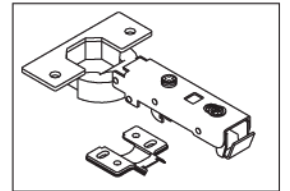

KIT DE MUEBLE CON LAVABO Y ESPEJO ROMA
SET OF CABINET, WASHBASIN AND MIRROR ROMA
ENSEMBLE MEUBLE, VASQUE ET MIRROR ROMA

REF. 10.040
420x250x450

ref. P

2x

ref. Q2

4x68 mm.

2x

ref. B-2

8x

ref. T

4x16 mm.

8x

ref. M & ref. N

2x

ref. V

4x

ref. P1

4x

ref. T4

4x12 mm.

2x

ref. L

5x12 mm.

4x

ref. H

1x

ref. B

8x

ref. Z3

2x

1

21	1x	228x435 mm.
22	1x	228x435 mm.
25	1x	228x383 mm.
27	1x	383x140 mm.
30	1x	414,5x432 mm.
32	1x	218x382 mm.